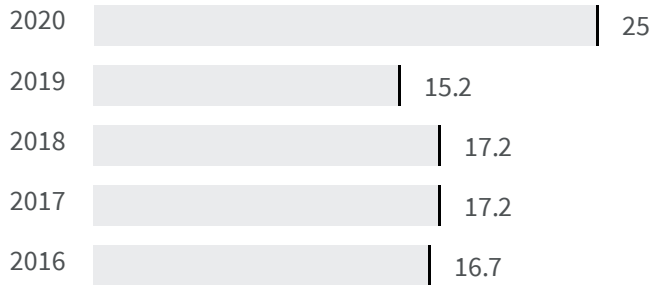

Change of indicators from the second last to the last value

Improvement

No changes

Deterioration

Separate waste collection (%)

What is the percentage of the separately waste collected on the total amount of urban waste produced?

2019	2020
15.2	25

Legend

■ TARANTO

Urban waste production (Kg)

How many kg of urban waste are produced every year per inhabitant?

Legend

TARANTO

Residential waste collection (%)