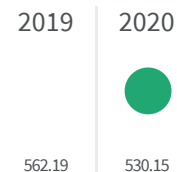

2019	2020
15.2	25

Legend

■ TARANTO

Urban waste production (Kg)

How many kg of urban waste are produced every year per inhabitant?

Legend

TARANTO

Residential waste collection (%)