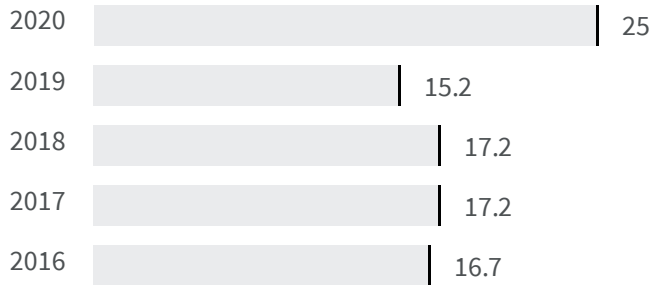

Change of indicators from the second last to the last value

Improvement

No changes

Deterioration

Separate waste collection (%)

What is the percentage of the separately waste collected on the total amount of urban waste produced?

2019	2020
15.2	25

Legend

■ TARANTO

Urban waste production (Kg)

How many kg of urban waste are produced every year per inhabitant?

Legend

TARANTO

Residential waste collection (%)