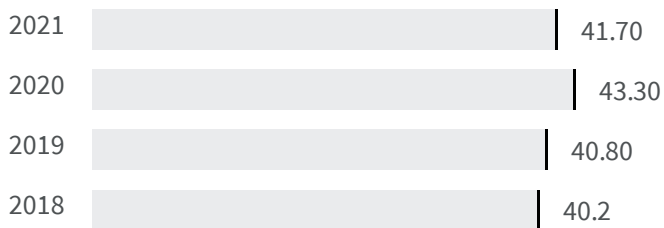

### Overweight or obesity (%)

2020

2021

What is the percentage of people aged 18 and over who are overweight or obese?

43.30

41.70

**Legend**

SONDRIO