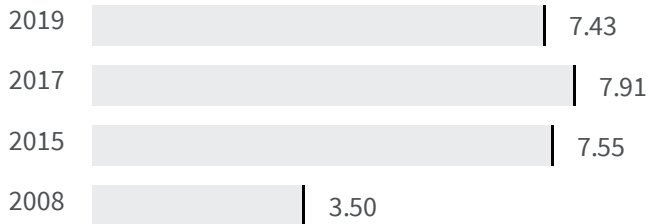

Change of indicators from the second last to the last value

Improvement

No changes

Deterioration

CO2 emissions (Tonnes)

What is the amount of equivalent CO2 in tonnes emitted per inhabitant?

2017 | 2019

7.91 | 7.43

Legend

SONDRIO

Flood risk (%)

What is the percentage of the population exposed to flood risks on the total population?

2018 | 2020

7.8 | 7.8

Legend

SONDRIO