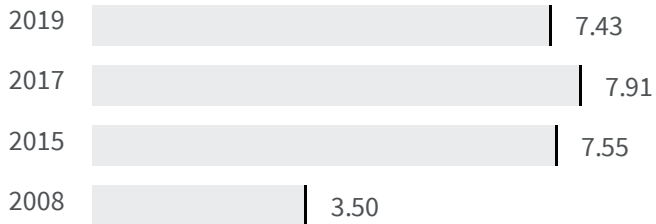

Change of indicators from the second last to the last value

Improvement

No changes

Deterioration

CO2 emissions (Tonnes)

What is the amount of equivalent CO2 in tonnes emitted per inhabitant?

2017 | 2019

7.91 | 7.43

Legend

SONDRIO

Flood risk (%)

What is the percentage of the population exposed to flood risks on the total population?

2018 | 2020

7.8 | 7.8

Legend

SONDRIO