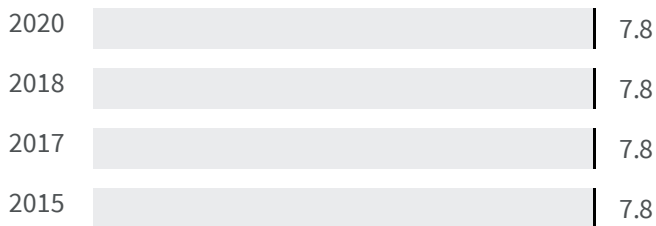

Change of indicators from the second last to the last value

Improvement

No changes

Deterioration

CO2 emissions (Tonnes)

What is the amount of equivalent CO2 in tonnes emitted per inhabitant?

2017 | 2019

7.91 | 7.43

Legend

SONDRIO

Flood risk (%)

What is the percentage of the population exposed to flood risks on the total population?

2018 | 2020

7.8 | 7.8

Legend

SONDRIO