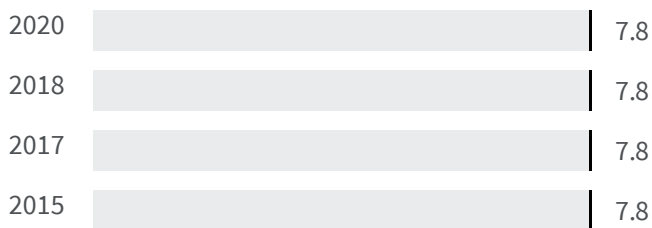

Change of indicators from the second last to the last value

Improvement

No changes

Deterioration

CO2 emissions (Tonnes)

What is the amount of equivalent CO2 in tonnes emitted per inhabitant?

2017 | 2019

7.91 | 7.43

Legend

SONDRIO

Flood risk (%)

What is the percentage of the population exposed to flood risks on the total population?

2018 | 2020

7.8 | 7.8

Legend

SONDRIO