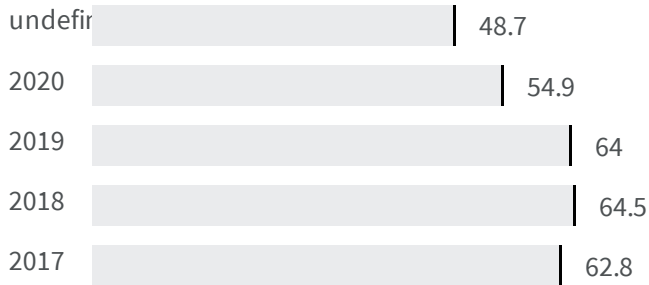

Change of indicators from the second last to the last value

Improvement

No changes

Deterioration

### Separate waste collection (%)

What is the percentage of the separately waste collected on the total amount of urban waste produced?

**Legend**

SONDRIO