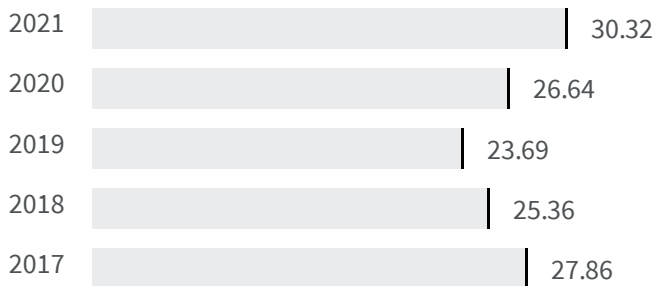

Change of indicators from the second last to the last value

Improvement

No changes

Deterioration

Gender employment gap (%)

What is the difference between the percentage of working men and the percentage of working women?

2020 | 2021
26.64 | 30.32

Legend

■ SIRACUSA

Educational level of women (%)

What is the percentage of women graduates on the total of the graduates?

2011

26.31

Legend