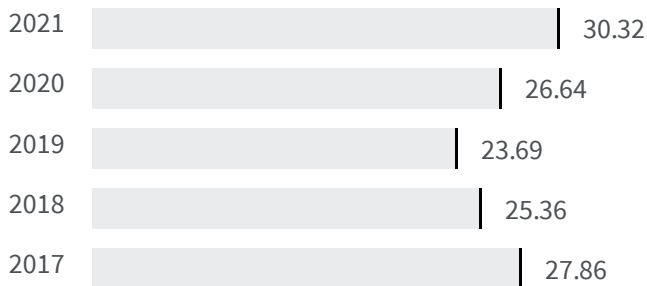

Change of indicators from the second last to the last value

Improvement

No changes

Deterioration

Gender employment gap (%)

What is the difference between the percentage of working men and the percentage of working women?

2020 | 2021
26.64 | 30.32

Legend

■ SIRACUSA

Educational level of women (%)

What is the percentage of women graduates on the total of the graduates?

2011

26.31

Legend