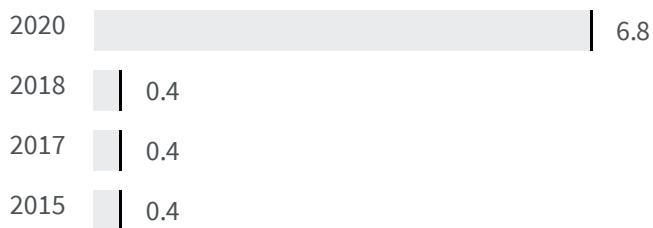

## CO2 emissions (Tonnes)

What is the amount of equivalent CO2 in tonnes emitted per inhabitant?

2017 | 2019

6.51 | 6.42

### Legend

■ SIRACUSA

## Flood risk (%)

What is the percentage of the population exposed to flood risks on the total population?

2018 | 2020

0.4 | 6.8