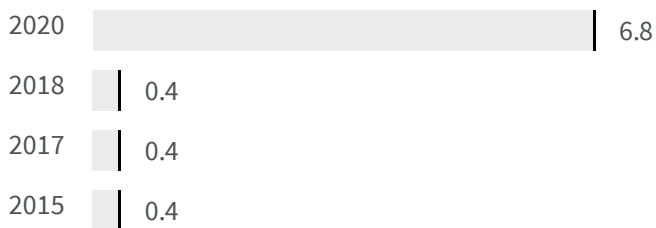

SIRACUSA

Change of indicators from the second last to the last value

Improvement

No changes

Deterioration

CO2 emissions (Tonnes)

What is the amount of equivalent CO2 in tonnes emitted per inhabitant?

2017	2019
6.51	6.42

Legend

■ SIRACUSA

Flood risk (%)

What is the percentage of the population exposed to flood risks on the total population?

2018	2020
0.4	6.8

Legend

■ SIRACUSA