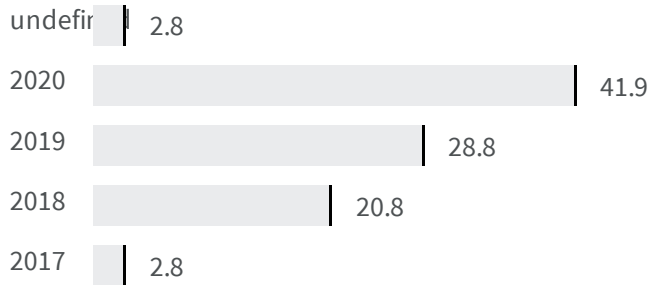

Change of indicators from the second last to the last value

Improvement

No changes

Deterioration

Separate waste collection (%)

What is the percentage of the separately waste collected on the total amount of urban waste produced?

2019	2020
28.8	41.9

Legend

■ SIRACUSA