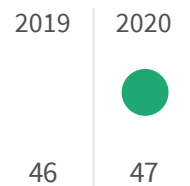

SIENA

Change of indicators from the second last to the last value

Improvement

No changes

Deterioration

Mobility provided by public transportation (Km)

How many kilometres of travels per inhabitant does the public transportation annually cover?