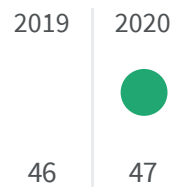

SIENA

Change of indicators from the second last to the last value

Improvement

No changes

Deterioration

Mobility provided by public transportation (Km)

How many kilometres of travels per inhabitant does the public transportation annually cover?