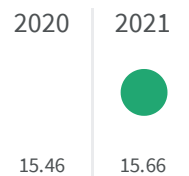

Change of indicators from the second last to the last value

Improvement

No changes

Deterioration

Gender employment gap (%)

What is the difference between the percentage of working men and the percentage of working women?

Legend
SIENA

Educational level of women (%)

What is the percentage of women graduates on the total of the graduates?

2011

48.46

Legend
SIENA

2017

Women enrolled in the university (%)