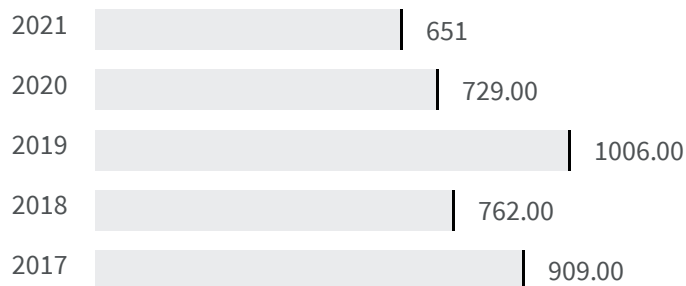

Change of indicators from the second last to the last value

Improvement

No changes

Deterioration

Voter turnout (%)

What is the percentage of the population who voted at the political elections in 2018?

2013	2018
80.83	78.76

Legend

SIENA

Efficiency of the courts (Days)

What is the average duration in number of days of the defined civil proceedings in that year?

2020	2021
729.00	651

Legend

SIENA