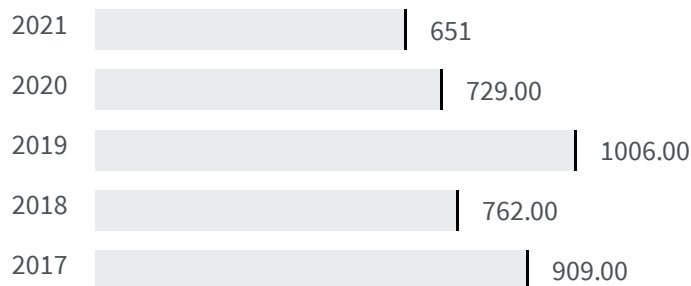

Change of indicators from the second last to the last value

Improvement

No changes

Deterioration

Voter turnout (%)

What is the percentage of the population who voted at the political elections in 2018?

2013	2018
	
80.83	78.76

Legend

 SIENA

Efficiency of the courts (Days)

What is the average duration in number of days of the defined civil proceedings in that year?

2020	2021
	
729.00	651

Legend

 SIENA