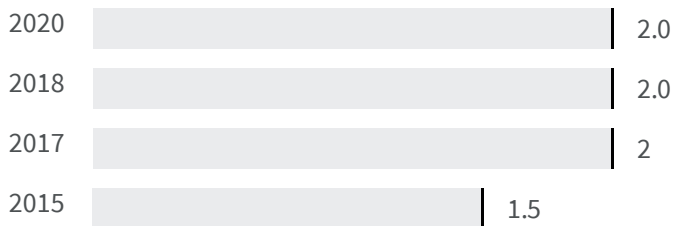

Change of indicators from the second last to the last value

Improvement

No changes

Deterioration

CO2 emissions (Tonnes)

What is the amount of equivalent CO2 in tonnes emitted per inhabitant?

2017 | 2019
6.38 | 6.44

Legend

SIENA

Flood risk (%)

What is the percentage of the population exposed to flood risks on the total population?

2018 | 2020
2.0 | 2.0

Legend

SIENA