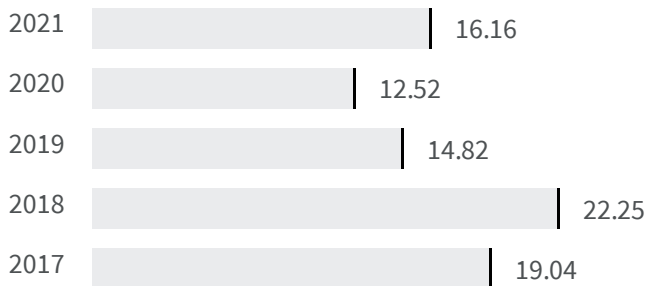

Change of indicators from the second last to the last value

Improvement

No changes

Deterioration

Gender employment gap (%)

What is the difference between the percentage of working men and the percentage of working women?

2020 | 2021
12.52 | 16.16

Legend

SAVONA

Educational level of women (%)

What is the percentage of women graduates on the total of the graduates?

2011

36.78

Legend