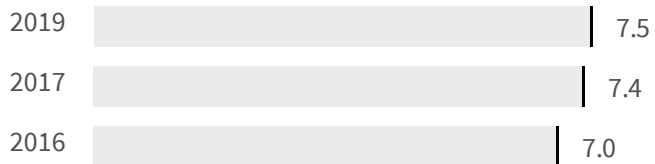

Deaths and injuries in road accidents (Number)

How many deaths or injuries in road accidents occurred per 1000 inhabitants?