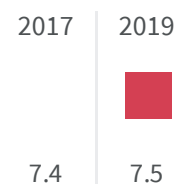

Legend

SAVONA