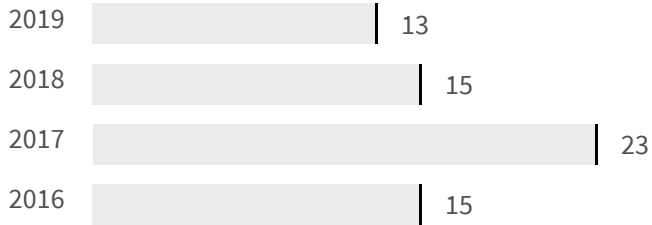

### Legend

SAVONA

## Deaths for suicide and intentional self-harm (Number)

2018 | 2019

What is the total number of deaths caused by suicide and intentional self-harm based on the territory of residence?

15 | 13