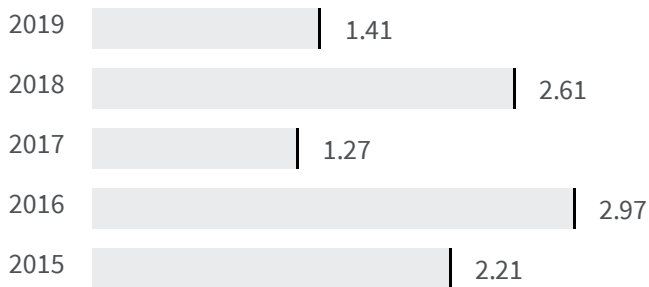

Legend

■ SAVONA