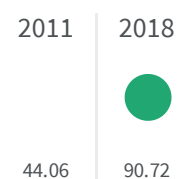

Change of indicators from the second last to the last value

Improvement

No changes

Deterioration

Internet access (%)

What is the percentage of families with a potential internet connection of at least 30 Mbps?