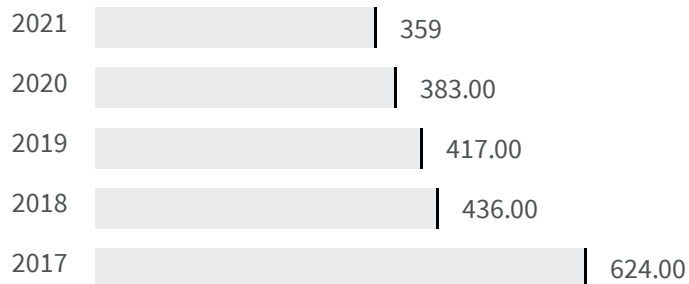

Change of indicators from the second last to the last value

Improvement

No changes

Deterioration

Voter turnout (%)

What is the percentage of the population who voted at the political elections in 2018?

2013	2018
78.39	73.31

Legend

SAVONA

Efficiency of the courts (Days)

What is the average duration in number of days of the defined civil proceedings in that year?

2020	2021
383.00	359

Legend

SAVONA