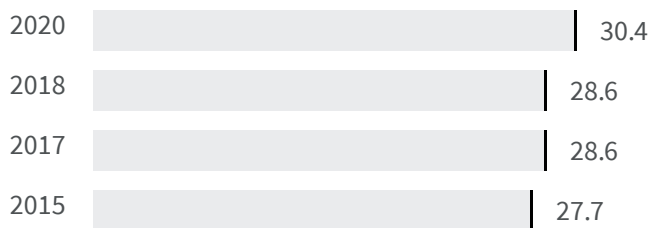

Change of indicators from the second last to the last value

 Improvement

 No changes

 Deterioration

### CO2 emissions (Tonnes)

What is the amount of equivalent CO2 in tonnes emitted per inhabitant?

2017 | 2019  
7.00 | 6.00

**Legend**

 SAVONA

### Flood risk (%)

What is the percentage of the population exposed to flood risks on the total population?

2018 | 2020  
28.6 | 30.4

**Legend**

 SAVONA