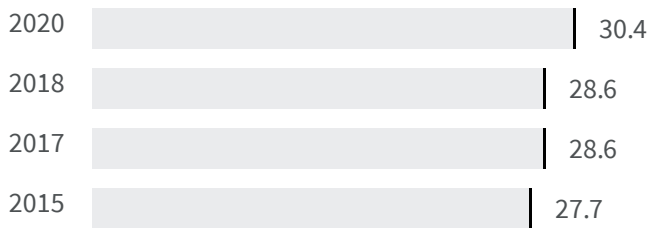

Change of indicators from the second last to the last value

 Improvement

 No changes

 Deterioration

CO2 emissions (Tonnes)

What is the amount of equivalent CO2 in tonnes emitted per inhabitant?

2017 | 2019
7.00 | 6.00

Legend

 SAVONA

Flood risk (%)

What is the percentage of the population exposed to flood risks on the total population?

2018 | 2020
28.6 | 30.4

Legend

 SAVONA