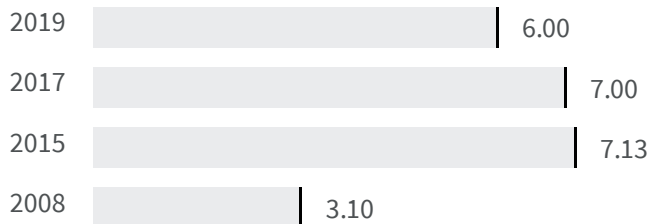

Change of indicators from the second last to the last value

 Improvement

 No changes

 Deterioration

### CO2 emissions (Tonnes)

What is the amount of equivalent CO2 in tonnes emitted per inhabitant?

2017 | 2019  
7.00 | 6.00

**Legend**

 SAVONA