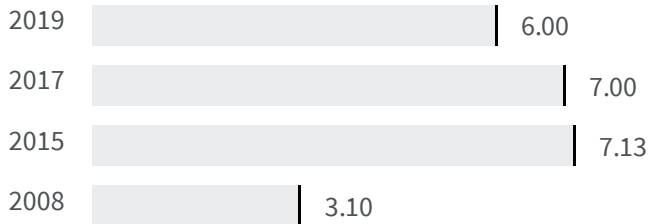

Change of indicators from the second last to the last value

 Improvement

 No changes

 Deterioration

CO2 emissions (Tonnes)

What is the amount of equivalent CO2 in tonnes emitted per inhabitant?

2017 | 2019
7.00 | 6.00

Legend

 SAVONA

Flood risk (%)

What is the percentage of the population exposed to flood risks on the total population?

2018 | 2020
28.6 | 30.4

Legend

 SAVONA