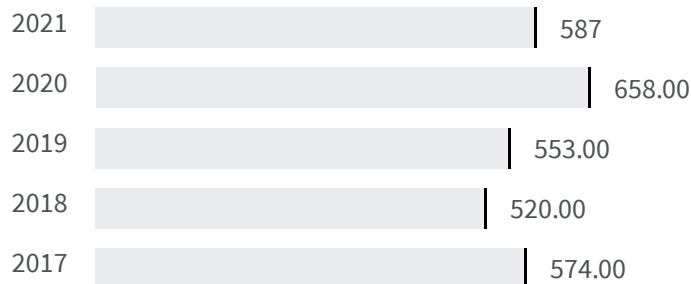

Change of indicators from the second last to the last value

Improvement

No changes

Deterioration

Voter turnout (%)

What is the percentage of the population who voted at the political elections in 2018?

2013	2018
70.72	67.44

Legend

■ SASSARI

Efficiency of the courts (Days)

What is the average duration in number of days of the defined civil proceedings in that year?

2020	2021
658.00	587

Legend

■ SASSARI