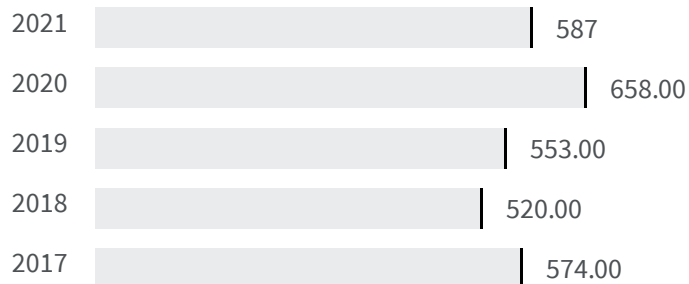

Change of indicators from the second last to the last value

Improvement

No changes

Deterioration

Voter turnout (%)

What is the percentage of the population who voted at the political elections in 2018?

2013	70.72
2018	67.44

Legend

■ SASSARI

Efficiency of the courts (Days)

What is the average duration in number of days of the defined civil proceedings in that year?

2020	658.00
2021	587

Legend

■ SASSARI