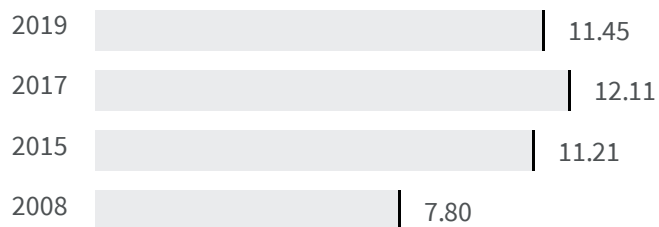

Change of indicators from the second last to the last value

Improvement

No changes

Deterioration

CO2 emissions (Tonnes)

What is the amount of equivalent CO2 in tonnes emitted per inhabitant?

2017 | 2019

12.11 | 11.45

Legend

■ SASSARI

Flood risk (%)

What is the percentage of the population exposed to flood risks on the total population?

2018 | 2020

2.8 | 2.8

Legend

■ SASSARI