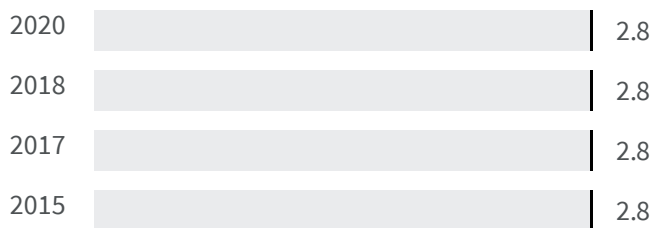

Change of indicators from the second last to the last value

Improvement

No changes

Deterioration

CO2 emissions (Tonnes)

What is the amount of equivalent CO2 in tonnes emitted per inhabitant?

2017 | 2019
12.11 | 11.45

Legend

■ SASSARI

Flood risk (%)

What is the percentage of the population exposed to flood risks on the total population?

2018 | 2020
2.8 | 2.8

Legend

■ SASSARI