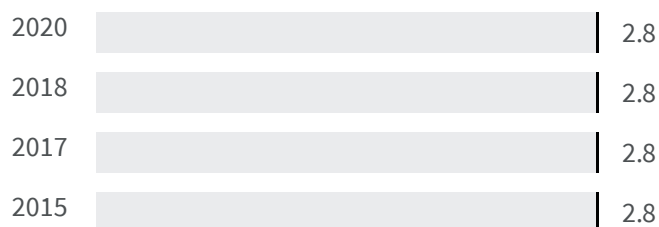

Change of indicators from the second last to the last value

Improvement

No changes

Deterioration

CO2 emissions (Tonnes)

What is the amount of equivalent CO2 in tonnes emitted per inhabitant?

2017 | 2019

12.11 | 11.45

Legend

■ SASSARI

Flood risk (%)

What is the percentage of the population exposed to flood risks on the total population?

2018 | 2020

2.8 | 2.8

Legend

■ SASSARI