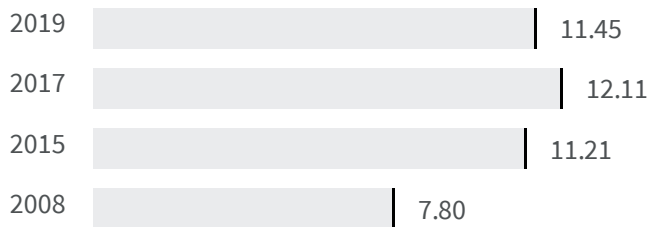

Change of indicators from the second last to the last value

Improvement

No changes

Deterioration

CO2 emissions (Tonnes)

What is the amount of equivalent CO2 in tonnes emitted per inhabitant?

2017 | 2019
12.11 | 11.45

Legend

■ SASSARI

Flood risk (%)

What is the percentage of the population exposed to flood risks on the total population?

2018 | 2020
2.8 | 2.8

Legend

■ SASSARI