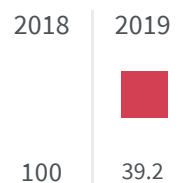

Residential waste collection (%)

What is the percentage of the population served by the residential waste collection on the total of the population?