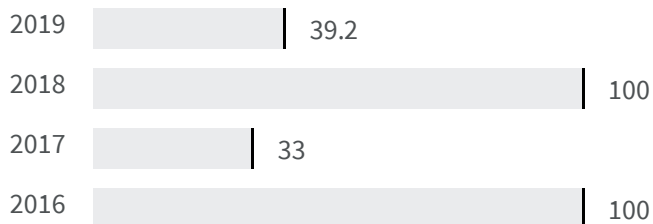

Legend

■ SASSARI

Ecological areas / Recycling points (m2)

How many square meters per 100.000 inhabitants are designed for ecological islands?

2015

31.29

Legend

■ SASSARI