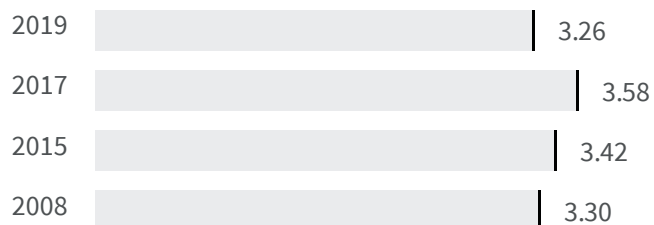

Change of indicators from the second last to the last value

Improvement

No changes

Deterioration

### CO2 emissions (Tonnes)

What is the amount of equivalent CO2 in tonnes emitted per inhabitant?

2017 | 2019

3.58 | 3.26