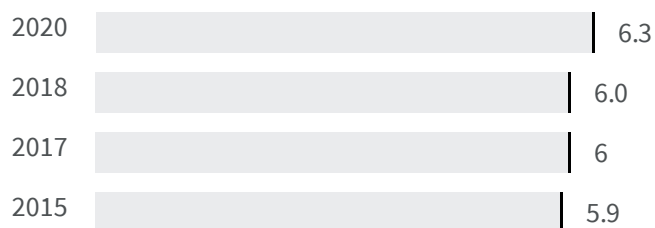

### CO2 emissions (Tonnes)

What is the amount of equivalent CO2 in tonnes emitted per inhabitant?

2017 | 2019

3.58 | 3.26

#### Legend

SALERNO

### Flood risk (%)

What is the percentage of the population exposed to flood risks on the total population?

2018 | 2020

6.0 | 6.3