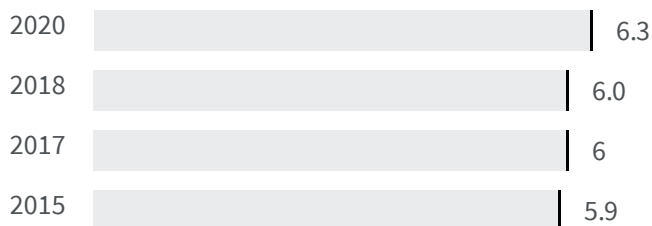

Change of indicators from the second last to the last value

Improvement

No changes

Deterioration

CO2 emissions (Tonnes)

What is the amount of equivalent CO2 in tonnes emitted per inhabitant?

2017 | 2019

3.58 | 3.26

Legend

■ SALERNO

Flood risk (%)

What is the percentage of the population exposed to flood risks on the total population?

2018 | 2020

6.0 | 6.3

Legend

■ SALERNO