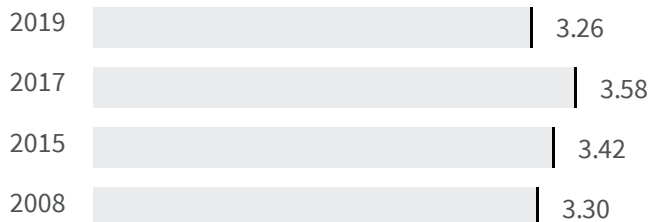

Change of indicators from the second last to the last value

Improvement

No changes

Deterioration

CO2 emissions (Tonnes)

What is the amount of equivalent CO2 in tonnes emitted per inhabitant?

2017 | 2019

3.58 | 3.26

Legend

■ SALERNO

Flood risk (%)

What is the percentage of the population exposed to flood risks on the total population?

2018 | 2020

6.0 | 6.3

Legend

■ SALERNO