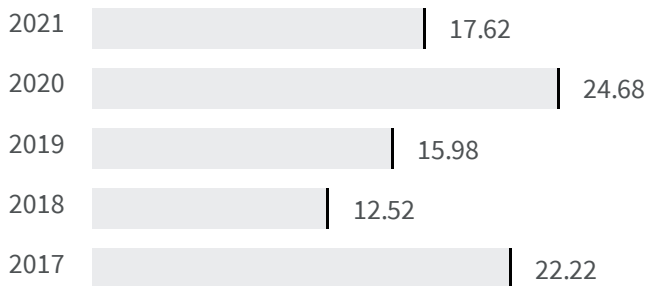

Change of indicators from the second last to the last value

Improvement

No changes

Deterioration

Gender employment gap (%)

What is the difference between the percentage of working men and the percentage of working women?

2020 | 2021
24.68 | 17.62

Legend

ROVIGO

Educational level of women (%)

What is the percentage of women graduates on the total of the graduates?

2011

39.93

Legend