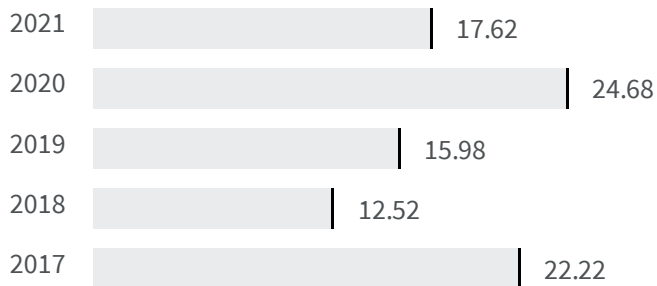

Change of indicators from the second last to the last value

Improvement

No changes

Deterioration

Gender employment gap (%)

What is the difference between the percentage of working men and the percentage of working women?

2020	2021
24.68	17.62

Legend

ROVIGO

Educational level of women (%)

What is the percentage of women graduates on the total of the graduates?

2011

39.93

Legend