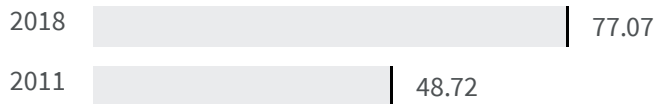

Change of indicators from the second last to the last value

Improvement

No changes

Deterioration

Internet access (%)

What is the percentage of families with a potential internet connection of at least 30 Mbps?