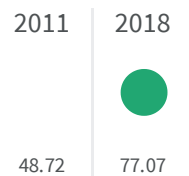

Change of indicators from the second last to the last value

Improvement

No changes

Deterioration

Internet access (%)

What is the percentage of families with a potential internet connection of at least 30 Mbps?