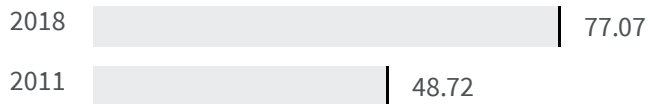

Change of indicators from the second last to the last value

Improvement

No changes

Deterioration

Internet access (%)

What is the percentage of families with a potential internet connection of at least 30 Mbps?