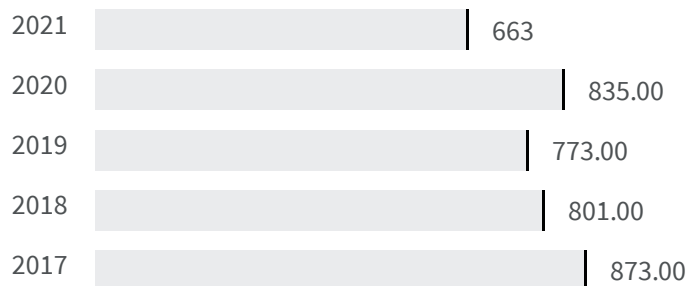

Change of indicators from the second last to the last value

Improvement

No changes

Deterioration

Voter turnout (%)

What is the percentage of the population who voted at the political elections in 2018?

Legend

ROVIGO

Efficiency of the courts (Days)

What is the average duration in number of days of the defined civil proceedings in that year?

Legend

ROVIGO