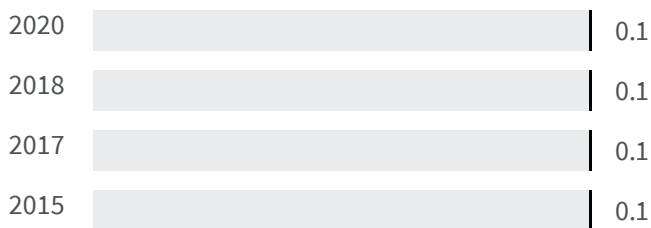

Change of indicators from the second last to the last value

 Improvement

 No changes

 Deterioration

CO2 emissions (Tonnes)

What is the amount of equivalent CO2 in tonnes emitted per inhabitant?

2017 | 2019

 7.40 | 7.60

Legend
 ROVIGO

Flood risk (%)

What is the percentage of the population exposed to flood risks on the total population?

2018 | 2020

 0.1 | 0.1

Legend
 ROVIGO