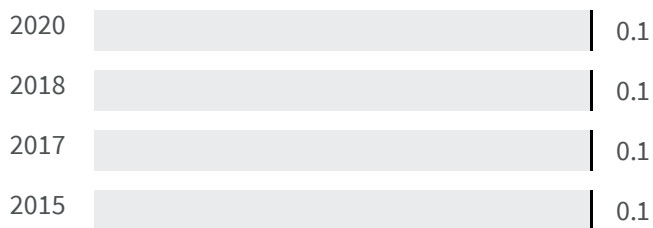

Change of indicators from the second last to the last value

 Improvement

 No changes

 Deterioration

CO2 emissions (Tonnes)

What is the amount of equivalent CO2 in tonnes emitted per inhabitant?

2017 | 2019

 7.40 | 7.60

Legend

 ROVIGO

Flood risk (%)

What is the percentage of the population exposed to flood risks on the total population?

2018 | 2020

 0.1 | 0.1

Legend

 ROVIGO