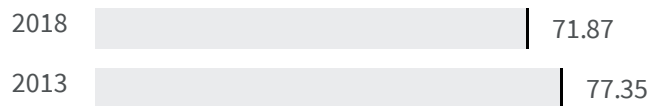

Change of indicators from the second last to the last value

Improvement

No changes

Deterioration

Voter turnout (%)

What is the percentage of the population who voted at the political elections in 2018?

2013	2018
77.35	71.87

Legend

ROMA

Efficiency of the courts (Days)

What is the average duration in number of days of the defined civil proceedings in that year?

2020	2021
884.00	835

Legend

ROMA