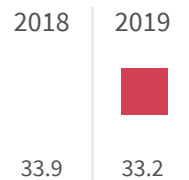

Legend

ROMA

Urban waste production (Kg)

How many kg of urban waste are produced every year per inhabitant?

Legend

ROMA

Residential waste collection (%)

What is the percentage of the population served by the residential waste collection on the total of the population?