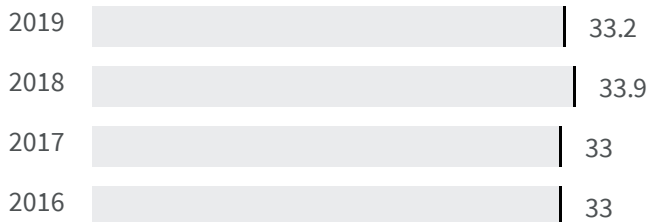

Legend

ROMA

Urban waste production (Kg)

How many kg of urban waste are produced every year per inhabitant?

Legend

ROMA

Residential waste collection (%)

What is the percentage of the population served by the residential waste collection on the total of the population?