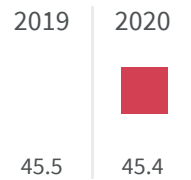

Change of indicators from the second last to the last value

Improvement

No changes

Deterioration

Separate waste collection (%)

What is the percentage of the separately waste collected on the total amount of urban waste produced?