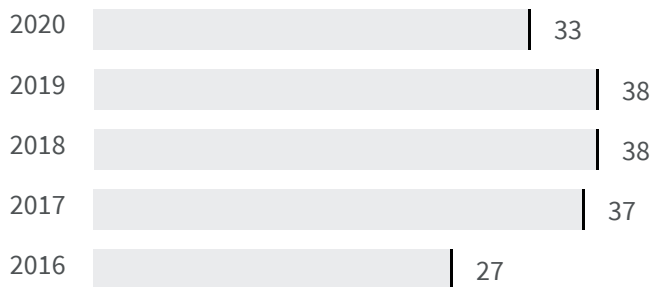

Change of indicators from the second last to the last value

Improvement

No changes

Deterioration

Mobility provided by public transportation (Km)

How many kilometres of travels per inhabitant does the public transportation annually cover?

2019 | 2020
38 | 33

Legend

■ RIMINI