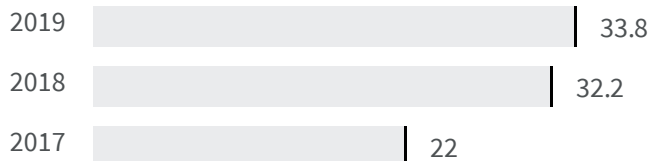

Legend

RIMINI

Ecological areas / Recycling points (m2)

How many square meters per 100.000 inhabitants are designed for ecological islands?

2015

116.82

Legend

RIMINI