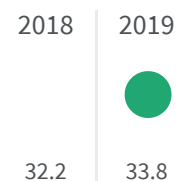

Residential waste collection (%)

What is the percentage of the population served by the residential waste collection on the total of the population?

Legend

RIMINI

Ecological areas / Recycling points (m2)

How many square meters per 100.000 inhabitants are designed for ecological islands?

2015

116.82