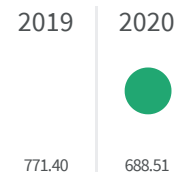

2019	2020
68.8	71.7

Legend

RIMINI

Urban waste production (Kg)

How many kg of urban waste are produced every year per inhabitant?

Legend

RIMINI

Residential waste collection (%)