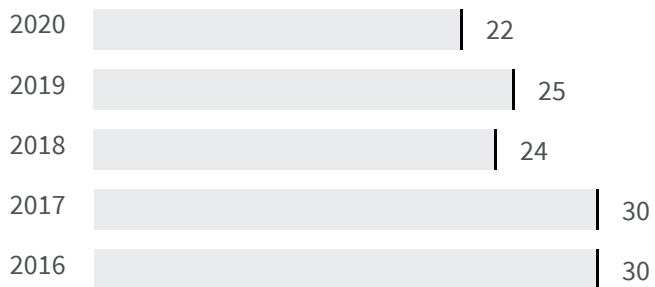

Change of indicators from the second last to the last value

Improvement

No changes

Deterioration

Mobility provided by public transportation (Km)

How many kilometres of travels per inhabitant does the public transportation annually cover?