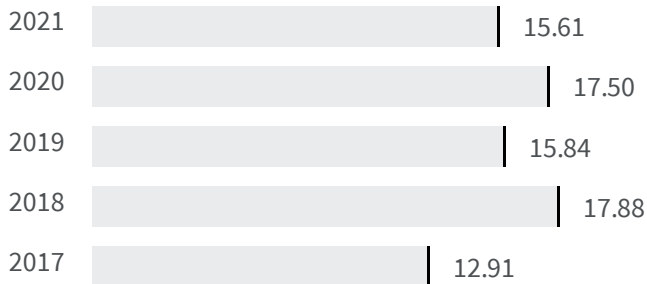

Change of indicators from the second last to the last value

Improvement

No changes

Deterioration

Gender employment gap (%)

What is the difference between the percentage of working men and the percentage of working women?

2020 | 2021
17.50 | 15.61

Legend

RIETI

Educational level of women (%)

What is the percentage of women graduates on the total of the graduates?

2011

42.50

Legend