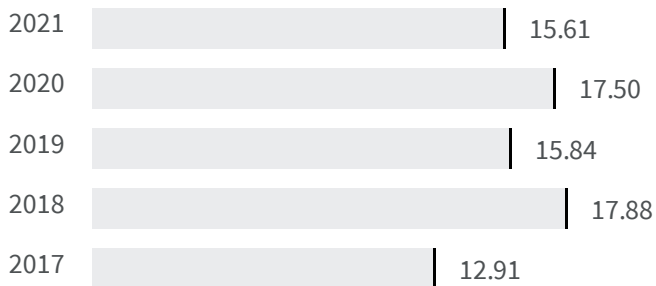

Change of indicators from the second last to the last value

Improvement

No changes

Deterioration

Gender employment gap (%)

What is the difference between the percentage of working men and the percentage of working women?

2020 | 2021
17.50 | 15.61

Legend

RIETI

Educational level of women (%)

What is the percentage of women graduates on the total of the graduates?

2011

42.50

Legend