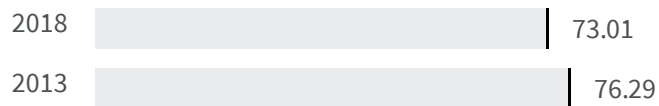

Change of indicators from the second last to the last value

Improvement

No changes

Deterioration

Voter turnout (%)

What is the percentage of the population who voted at the political elections in 2018?

2013	2018
76.29	73.01

Legend

RIETI

Efficiency of the courts (Days)

What is the average duration in number of days of the defined civil proceedings in that year?

2020	2021
724.00	790

Legend

RIETI