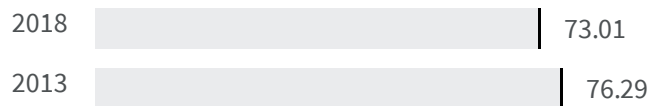

Change of indicators from the second last to the last value

Improvement

No changes

Deterioration

Voter turnout (%)

What is the percentage of the population who voted at the political elections in 2018?

2013	2018
76.29	73.01

Legend

RIETI

Efficiency of the courts (Days)

What is the average duration in number of days of the defined civil proceedings in that year?

2020	2021
724.00	790

Legend

RIETI