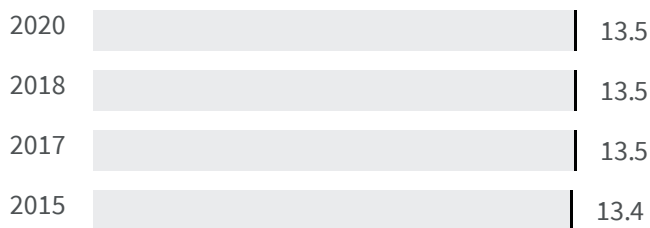

Change of indicators from the second last to the last value

Improvement

No changes

Deterioration

### CO2 emissions (Tonnes)

What is the amount of equivalent CO2 in tonnes emitted per inhabitant?

2017 | 2019  
6.37 | 5.07

**Legend**

RIETI

### Flood risk (%)

What is the percentage of the population exposed to flood risks on the total population?

2018 | 2020  
13.5 | 13.5

**Legend**

RIETI