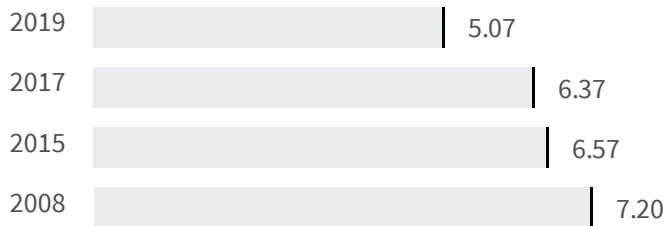

Change of indicators from the second last to the last value

Improvement

No changes

Deterioration

### CO2 emissions (Tonnes)

What is the amount of equivalent CO2 in tonnes emitted per inhabitant?

2017 | 2019  
6.37 | 5.07

**Legend**

RIETI