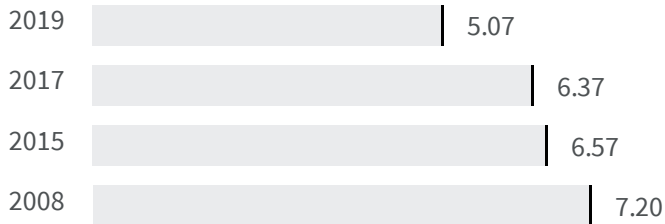

Change of indicators from the second last to the last value

Improvement

No changes

Deterioration

CO2 emissions (Tonnes)

What is the amount of equivalent CO2 in tonnes emitted per inhabitant?

2017 | 2019
6.37 | 5.07

Legend

RIETI

Flood risk (%)

What is the percentage of the population exposed to flood risks on the total population?

2018 | 2020
13.5 | 13.5

Legend

RIETI