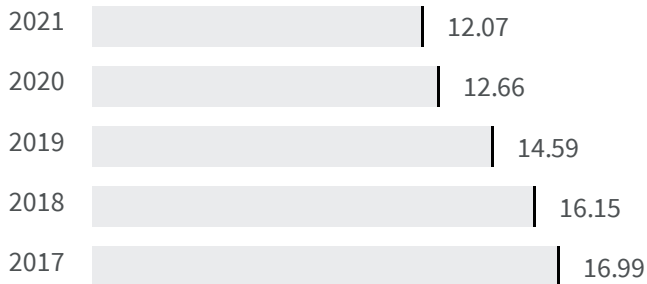

Change of indicators from the second last to the last value

Improvement

No changes

Deterioration

Gender employment gap (%)

What is the difference between the percentage of working men and the percentage of working women?

Legend

REGGIO NELL'EMILIA

Educational level of women (%)

What is the percentage of women graduates on the total of the graduates?

2011

29.26

Legend

REGGIO NELL'EMILIA