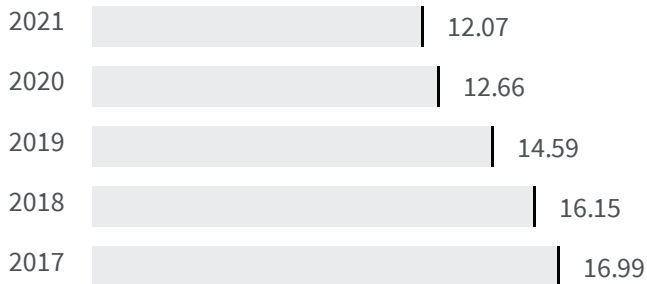

Change of indicators from the second last to the last value

Improvement

No changes

Deterioration

Gender employment gap (%)

What is the difference between the percentage of working men and the percentage of working women?

Year	Value (%)
2020	12.66
2021	12.07

Legend

REGGIO NELL'EMILIA

Educational level of women (%)

What is the percentage of women graduates on the total of the graduates?

2011

29.26

Legend