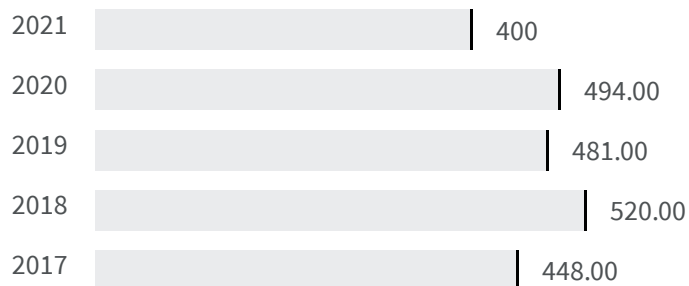

Change of indicators from the second last to the last value

Improvement

No changes

Deterioration

Voter turnout (%)

What is the percentage of the population who voted at the political elections in 2018?

2013	2018
82.31	77.88

Legend

REGGIO NELL'EMILIA

Efficiency of the courts (Days)

What is the average duration in number of days of the defined civil proceedings in that year?

2020	2021
494.00	400

Legend

REGGIO NELL'EMILIA