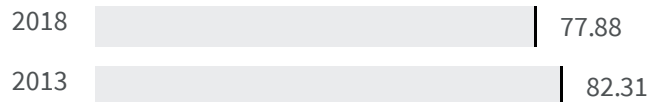

Change of indicators from the second last to the last value

Improvement

No changes

Deterioration

Voter turnout (%)

What is the percentage of the population who voted at the political elections in 2018?

2013	2018
82.31	77.88

Legend

REGGIO NELL'EMILIA

Efficiency of the courts (Days)

What is the average duration in number of days of the defined civil proceedings in that year?

2020	2021
494.00	400

Legend

REGGIO NELL'EMILIA