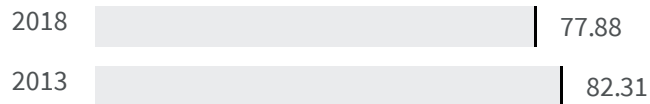

Change of indicators from the second last to the last value

Improvement

No changes

Deterioration

Voter turnout (%)

What is the percentage of the population who voted at the political elections in 2018?

2013	2018
82.31	77.88

Legend

REGGIO NELL'EMILIA

Efficiency of the courts (Days)

What is the average duration in number of days of the defined civil proceedings in that year?

2020	2021
494.00	400

Legend

REGGIO NELL'EMILIA