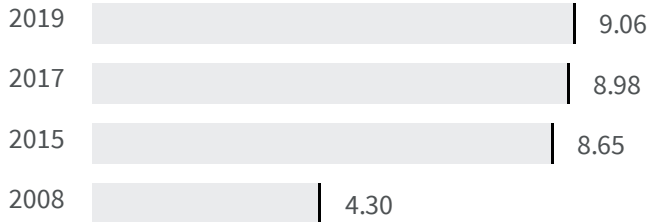

# REGGIO NELL'EMILIA

Change of indicators from the second last to the last value

 Improvement

 No changes

 Deterioration

## CO2 emissions (Tonnes)

What is the amount of equivalent CO2 in tonnes emitted per inhabitant?

2017 | 2019  
  
 8.98 | 9.06