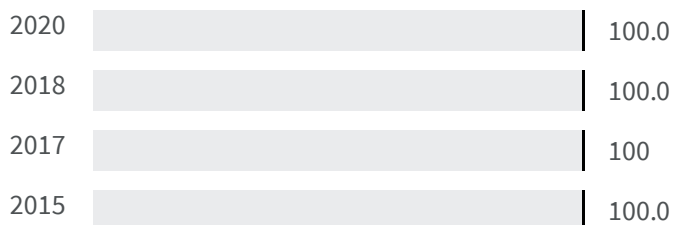

Legend

REGGIO NELL'EMILIA