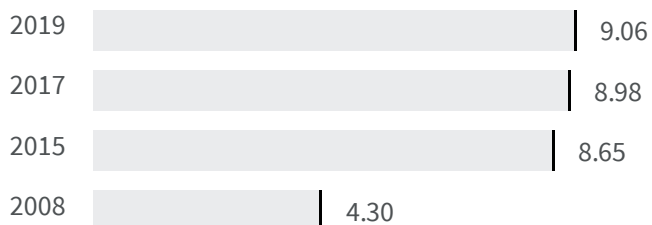

# REGGIO NELL'EMILIA

Change of indicators from the second last to the last value

Improvement

No changes

Deterioration

## CO2 emissions (Tonnes)

What is the amount of equivalent CO2 in tonnes emitted per inhabitant?

2017	2019
	
8.98	9.06