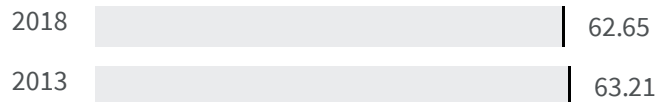

Change of indicators from the second last to the last value

Improvement

No changes

Deterioration

Voter turnout (%)

What is the percentage of the population who voted at the political elections in 2018?

2013 | 2018

63.21 | 62.65

Legend

REGGIO DI CALABRIA

Efficiency of the courts (Days)

What is the average duration in number of days of the defined civil proceedings in that year?

2020 | 2021

1285.00 | 1367

Legend