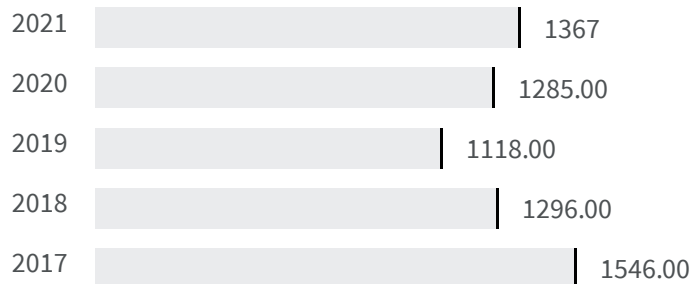

63.21 | 62.65

Legend

REGGIO DI CALABRIA

Efficiency of the courts (Days)

What is the average duration in number of days of the defined civil proceedings in that year?

2020 | 2021

1285.00 | 1367

Legend