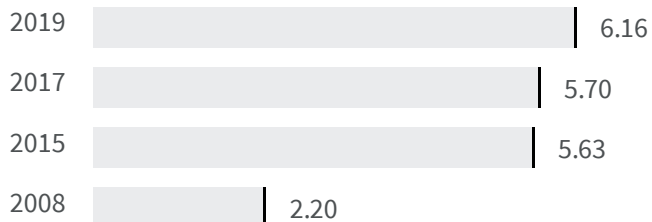

REGGIO DI CALABRIA

Change of indicators from the second last to the last value

 Improvement

 No changes

 Deterioration

CO2 emissions (Tonnes)

What is the amount of equivalent CO2 in tonnes emitted per inhabitant?

2017 | 2019
5.70 | 6.16

Legend

 REGGIO DI CALABRIA

Flood risk (%)

What is the percentage of the population exposed to flood risks on the total population?

2018 | 2020
3.7 | 10.2

Legend

 REGGIO DI CALABRIA