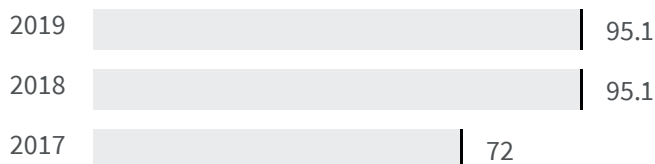

Legend

REGGIO DI CALABRIA

Urban waste production (Kg)

How many kg of urban waste are produced every year per inhabitant?

Legend

REGGIO DI CALABRIA

Residential waste collection (%)

What is the percentage of the population served by the residential waste collection on the total of the population?