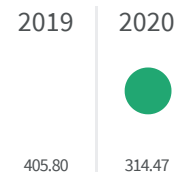

Urban waste production (Kg)

How many kg of urban waste are produced every year per inhabitant?

Legend

REGGIO DI CALABRIA

Residential waste collection (%)

What is the percentage of the population served by the residential waste collection on the total of the population?