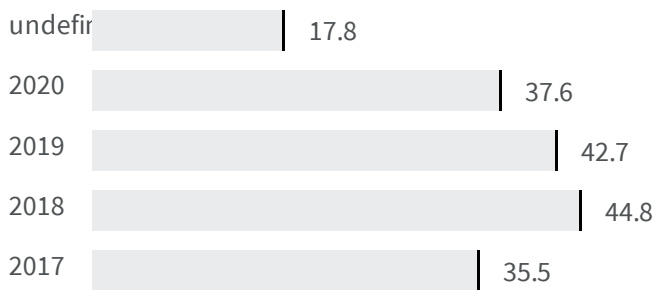

# REGGIO DI CALABRIA

Change of indicators from the second last to the last value

Improvement

No changes

Deterioration

## Separate waste collection (%)

What is the percentage of the separately waste collected on the total amount of urban waste produced?