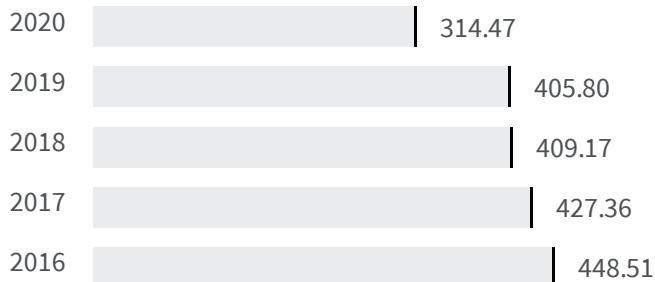

Urban waste production (Kg)

How many kg of urban waste are produced every year per inhabitant?

Legend

REGGIO DI CALABRIA

Residential waste collection (%)

What is the percentage of the population served by the residential waste collection on the total of the population?