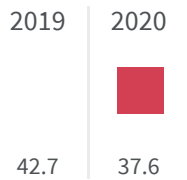

REGGIO DI CALABRIA

Change of indicators from the second last to the last value

Improvement

No changes

Deterioration

Separate waste collection (%)

What is the percentage of the separately waste collected on the total amount of urban waste produced?