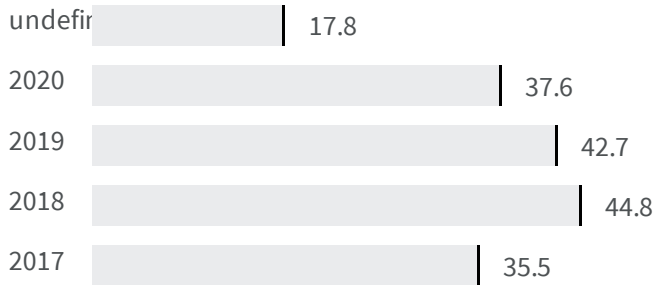

REGGIO DI CALABRIA

Change of indicators from the second last to the last value

Improvement

No changes

Deterioration

Separate waste collection (%)

What is the percentage of the separately waste collected on the total amount of urban waste produced?