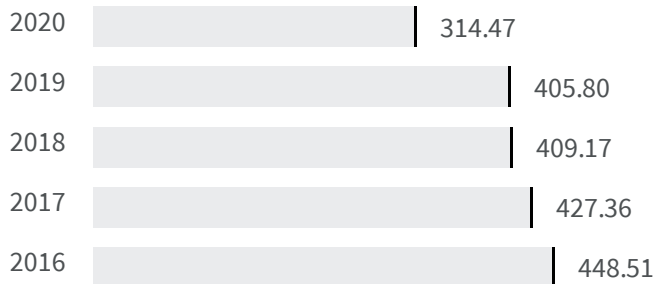

Urban waste production (Kg)

How many kg of urban waste are produced every year per inhabitant?

Legend

REGGIO DI CALABRIA

Residential waste collection (%)

What is the percentage of the population served by the residential waste collection on the total of the population?