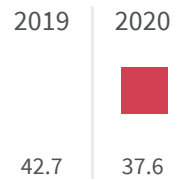

# REGGIO DI CALABRIA

Change of indicators from the second last to the last value

Improvement

No changes

Deterioration

## Separate waste collection (%)

What is the percentage of the separately waste collected on the total amount of urban waste produced?