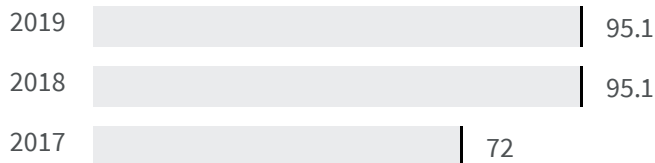

Legend

REGGIO DI CALABRIA

Ecological areas / Recycling points (m2)

How many square meters per 100.000 inhabitants are designed for ecological islands?

2015

21.14

Legend

REGGIO DI CALABRIA