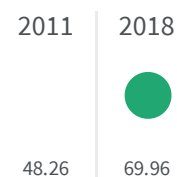

Change of indicators from the second last to the last value

Improvement

No changes

Deterioration

Internet access (%)

What is the percentage of families with a potential internet connection of at least 30 Mbps?