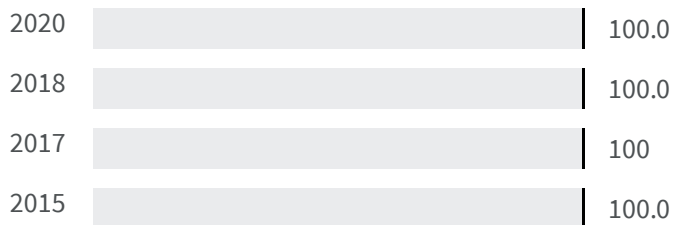

### CO2 emissions (Tonnes)

What is the amount of equivalent CO2 in tonnes emitted per inhabitant?

2017 | 2019  
  
 8.98 | 9.06

**Legend**

 RAVENNA

### Flood risk (%)

What is the percentage of the population exposed to flood risks on the total population?

2018 | 2020  
  
 100.0 | 100.0

**Legend**

 RAVENNA