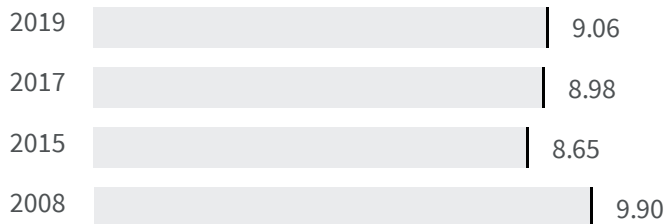

Change of indicators from the second last to the last value

 Improvement

 No changes

 Deterioration

### CO2 emissions (Tonnes)

What is the amount of equivalent CO2 in tonnes emitted per inhabitant?

2017 | 2019  
  
 8.98 | 9.06

**Legend**

 RAVENNA