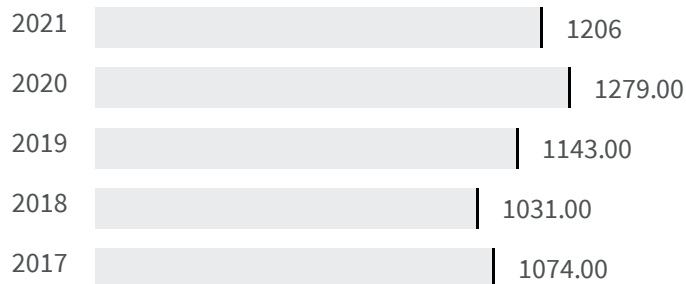

Change of indicators from the second last to the last value

Improvement

No changes

Deterioration

Voter turnout (%)

What is the percentage of the population who voted at the political elections in 2018?

Legend

RAGUSA

Efficiency of the courts (Days)

What is the average duration in number of days of the defined civil proceedings in that year?

Legend

RAGUSA