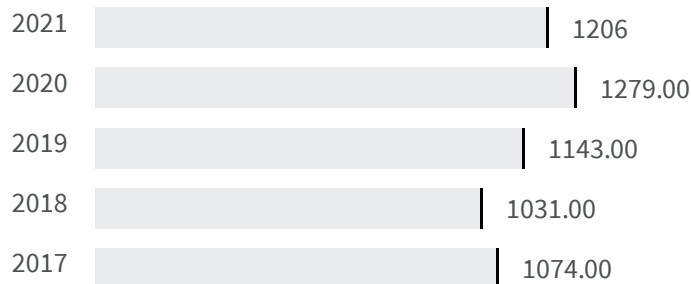

Change of indicators from the second last to the last value

Improvement

No changes

Deterioration

Voter turnout (%)

What is the percentage of the population who voted at the political elections in 2018?

2013	2018
71.88	66.32

Legend

■ RAGUSA

Efficiency of the courts (Days)

What is the average duration in number of days of the defined civil proceedings in that year?

2020	2021
1279.00	1206

Legend

■ RAGUSA