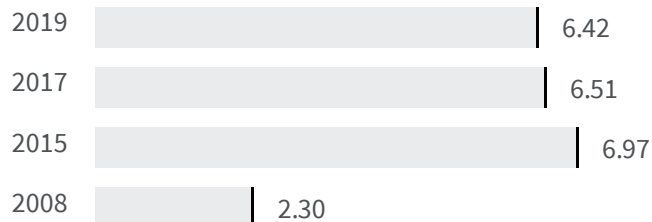

Change of indicators from the second last to the last value

Improvement

No changes

Deterioration

CO2 emissions (Tonnes)

What is the amount of equivalent CO2 in tonnes emitted per inhabitant?

2017 | 2019

6.51 | 6.42

Legend

■ RAGUSA

Flood risk (%)

What is the percentage of the population exposed to flood risks on the total population?

2018 | 2020

0.0 | 0.0

2020
2018
2017
2015

Legend