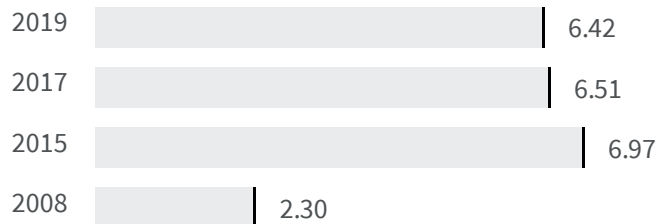

Change of indicators from the second last to the last value

Improvement

No changes

Deterioration

## CO2 emissions (Tonnes)

What is the amount of equivalent CO2 in tonnes emitted per inhabitant?

2017 | 2019

6.51 | 6.42