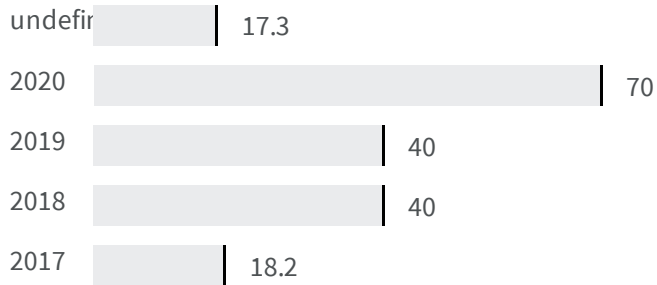

Change of indicators from the second last to the last value

Improvement

No changes

Deterioration

Separate waste collection (%)

What is the percentage of the separately waste collected on the total amount of urban waste produced?