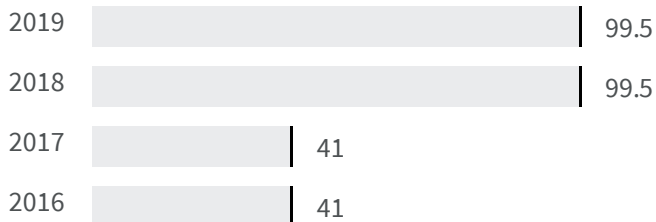

Legend

RAGUSA

Ecological areas / Recycling points (m2)

How many square meters per 100.000 inhabitants are designed for ecological islands?

2015

191.09

Legend

RAGUSA