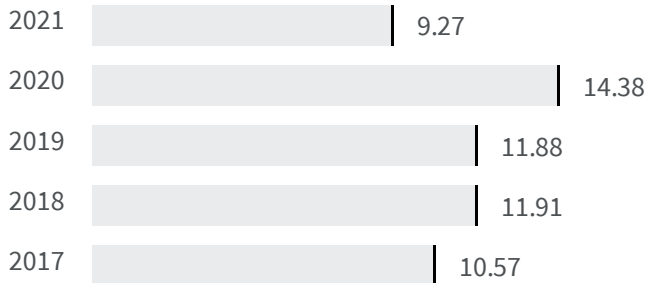

Change of indicators from the second last to the last value

Improvement

No changes

Deterioration

Gender employment gap (%)

What is the difference between the percentage of working men and the percentage of working women?

2020	2021
14.38	9.27

Legend

PRATO

Educational level of women (%)

What is the percentage of women graduates on the total of the graduates?

2011

23.03

Legend