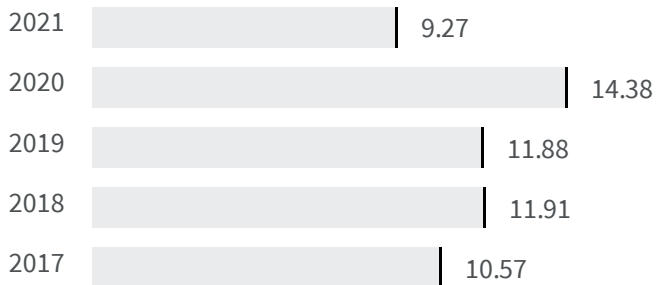

Change of indicators from the second last to the last value

Improvement

No changes

Deterioration

Gender employment gap (%)

What is the difference between the percentage of working men and the percentage of working women?

Year	Value
2020	14.38
2021	9.27

Legend

PRATO

Educational level of women (%)

What is the percentage of women graduates on the total of the graduates?

2011

23.03

Legend