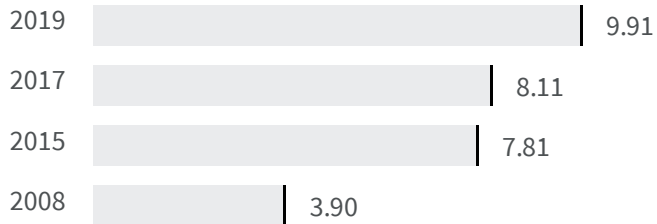

POTENZA

Change of indicators from the second last to the last value

 Improvement

 No changes

 Deterioration

CO2 emissions (Tonnes)

What is the amount of equivalent CO2 in tonnes emitted per inhabitant?

2017	2019
	
8.11	9.91

Legend

 POTENZA

Flood risk (%)

What is the percentage of the population exposed to flood risks on the total population?

2018	2020
	
0.3	0.3

Legend

 POTENZA