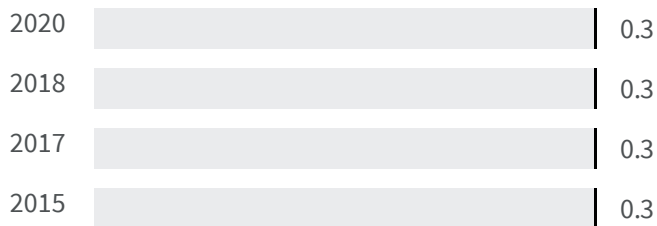

POTENZA

Change of indicators from the second last to the last value

 Improvement

 No changes

 Deterioration

CO2 emissions (Tonnes)

What is the amount of equivalent CO2 in tonnes emitted per inhabitant?

2017	2019
	
8.11	9.91

Legend

 POTENZA

Flood risk (%)

What is the percentage of the population exposed to flood risks on the total population?

2018	2020
	
0.3	0.3

Legend

 POTENZA