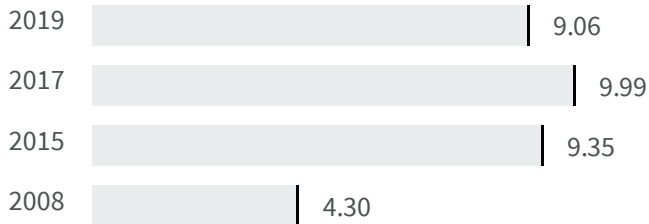

PORDENONE

Change of indicators from the second last to the last value

 Improvement

 No changes

 Deterioration

CO2 emissions (Tonnes)

What is the amount of equivalent CO2 in tonnes emitted per inhabitant?

2017 | 2019

 9.99 | 9.06

Legend

 PORDENONE

Flood risk (%)

What is the percentage of the population exposed to flood risks on the total population?

2018 | 2020

 8.9 | 11.3

Legend