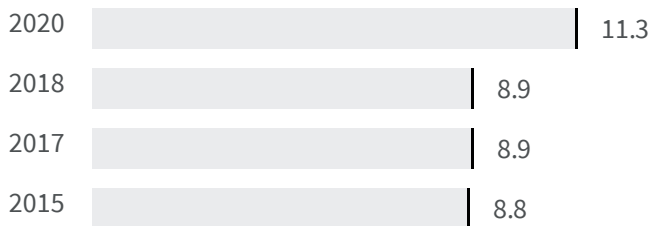

 9.99 | 9.06

Legend

 PORDENONE

Flood risk (%)

What is the percentage of the population exposed to flood risks on the total population?

2018 | 2020

 8.9 | 11.3

Legend

 PORDENONE