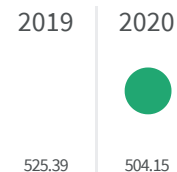

Urban waste production (Kg)

How many kg of urban waste are produced every year per inhabitant?

Legend

■ PORDENONE

Residential waste collection (%)

What is the percentage of the population served by the residential waste collection on the total of the population?