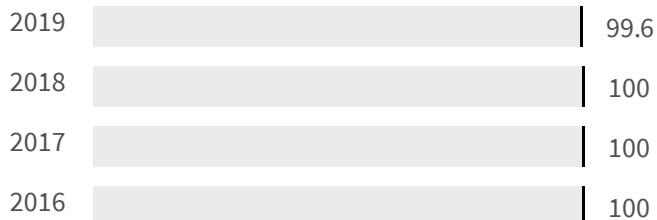

Legend

■ PORDENONE

Ecological areas / Recycling points (m2)

How many square meters per 100.000 inhabitants are designed for ecological islands?

2015

25.28

Legend

■ PORDENONE