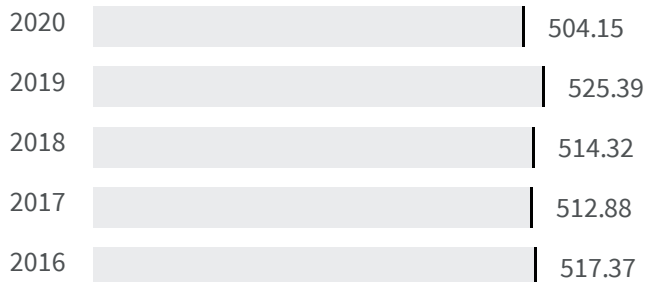

2019 | 2020

86.1 | 86.4

Legend

■ PORDENONE

Urban waste production (Kg)

How many kg of urban waste are produced every year per inhabitant?

Legend

■ PORDENONE