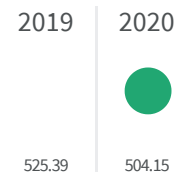

2019 | 2020

86.1 | 86.4

Legend

■ PORDENONE

Urban waste production (Kg)

How many kg of urban waste are produced every year per inhabitant?

Legend

■ PORDENONE