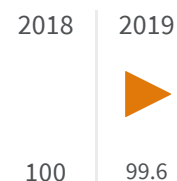

Legend

■ PORDENONE