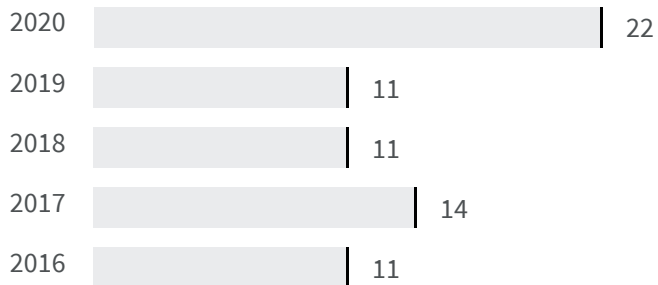

Change of indicators from the second last to the last value

Improvement

No changes

Deterioration

Mobility provided by public transportation (Km)

How many kilometres of travels per inhabitant does the public transportation annually cover?

2019 | 2020

11 | 22

Legend

■ PISTOIA