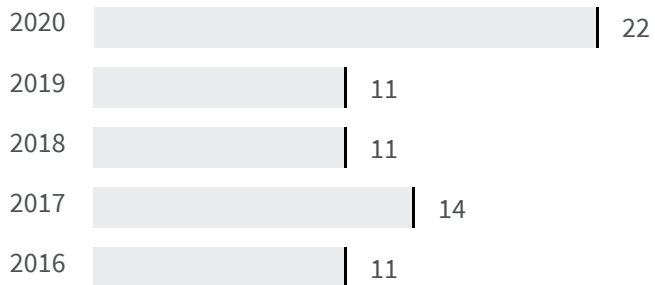

Change of indicators from the second last to the last value

Improvement

No changes

Deterioration

Mobility provided by public transportation (Km)

How many kilometres of travels per inhabitant does the public transportation annually cover?

2019 | 2020

11 | 22

Legend

■ PISTOIA