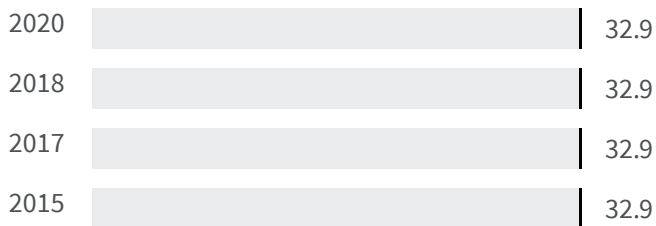

Change of indicators from the second last to the last value

 Improvement

 No changes

 Deterioration

CO2 emissions (Tonnes)

What is the amount of equivalent CO2 in tonnes emitted per inhabitant?

2017 | 2019

 6.38 | 6.44

Legend

 PISTOIA

Flood risk (%)

What is the percentage of the population exposed to flood risks on the total population?

2018 | 2020

 32.9 | 32.9

Legend

 PISTOIA