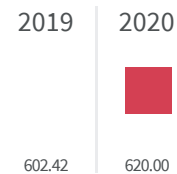

Urban waste production (Kg)

How many kg of urban waste are produced every year per inhabitant?