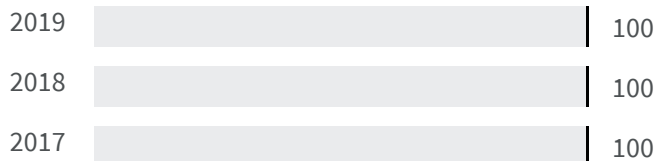

Legend

PISTOIA

Ecological areas / Recycling points (m2)

How many square meters per 100.000 inhabitants are designed for ecological islands?

2015

33.18

Legend

PISTOIA